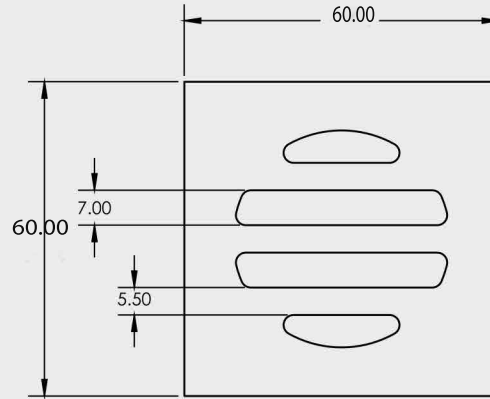

CODE	OUTLET SIZE	FINISH
7016.01	50mm	Chrome Plated

SECTION A-A