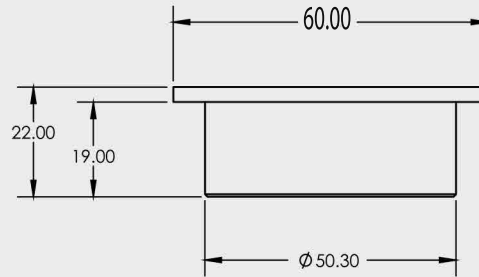

CODE	OUTLET SIZE	FINISH
7016.01	50mm	Chrome Plated

SECTION A-A