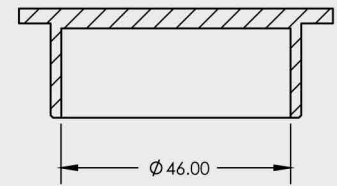

CODE	OUTLET SIZE	FINISH
7016.01	50mm	Chrome Plated

SECTION A-A