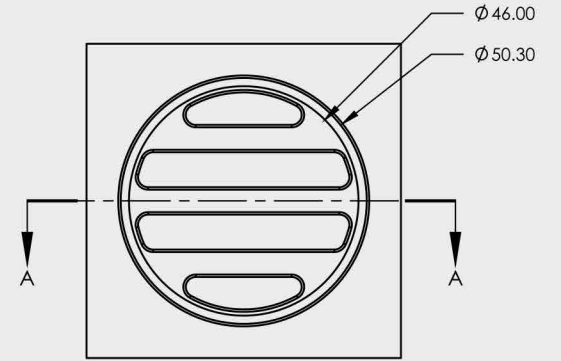

CODE	OUTLET SIZE	FINISH
7016.01	50mm	Chrome Plated

SECTION A-A